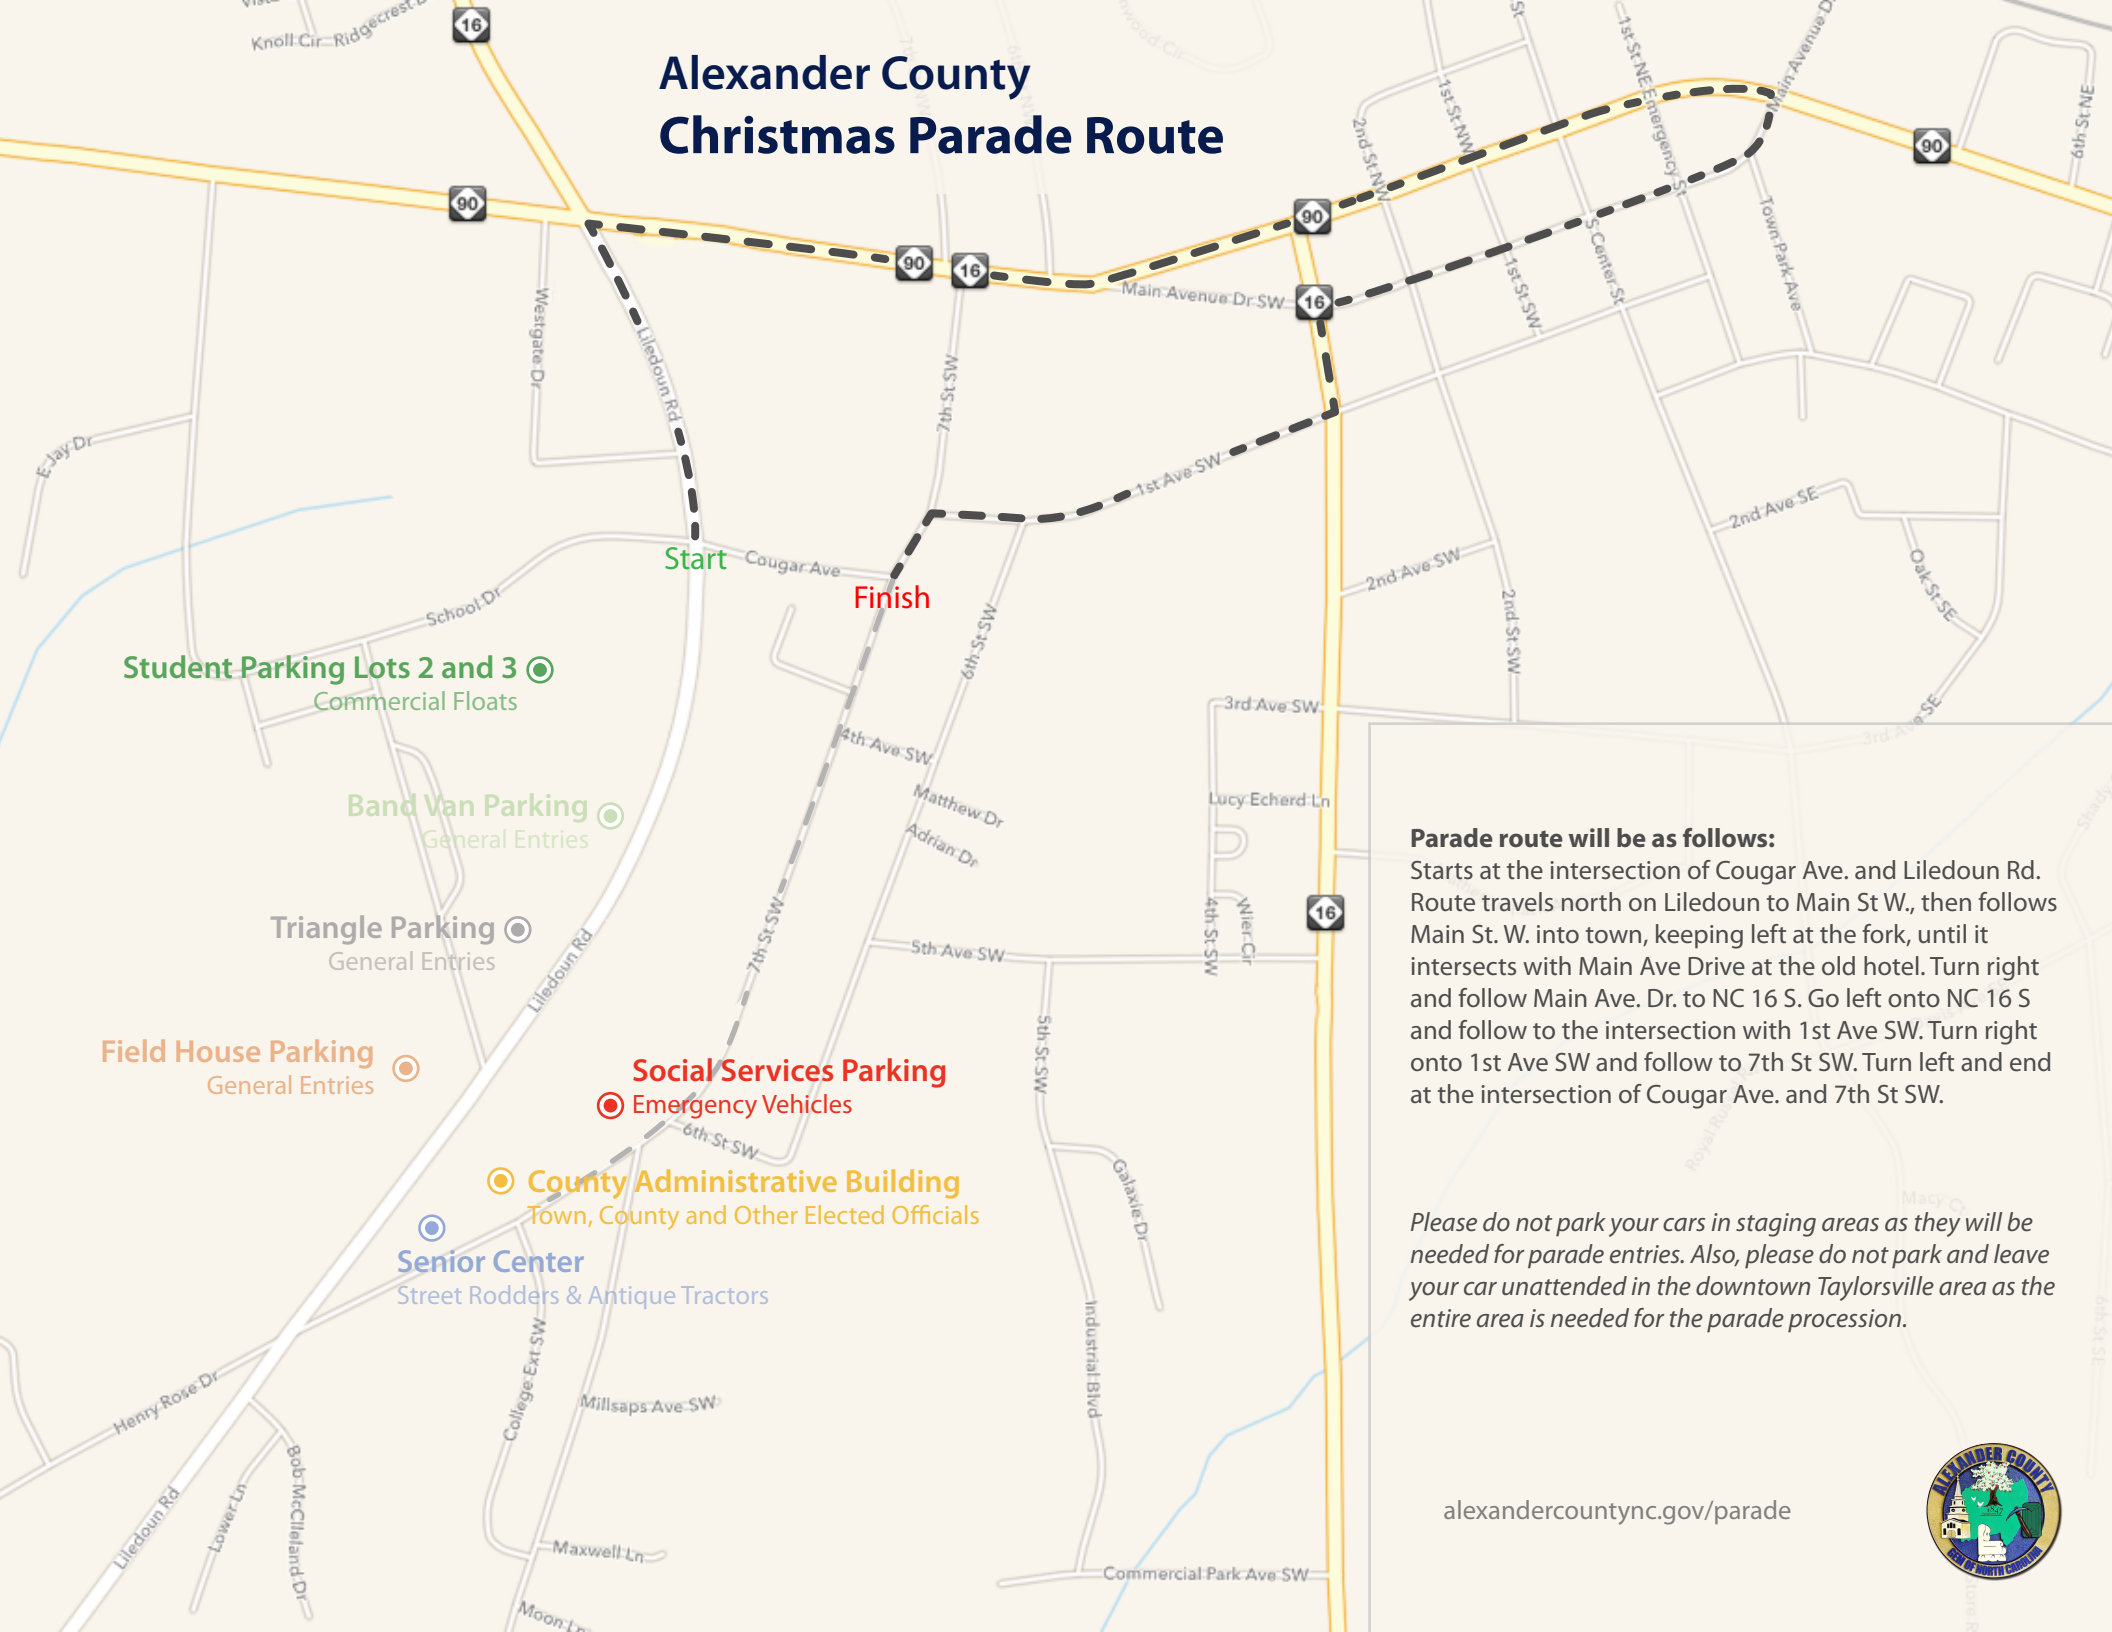

# Alexander County Christmas Parade Route

Start

Finish

**Student Parking Lots 2 and 3**  
Commercial Floats

**Band Van Parking**  
General Entries

**Triangle Parking**  
General Entries

**Field House Parking**  
General Entries

## Parade route will be as follows:

Starts at the intersection of Cougar Ave. and Liledoun Rd. Route travels north on Liledoun to Main St W., then follows Main St. W. into town, keeping left at the fork, until it intersects with Main Ave Drive at the old hotel. Turn right and follow Main Ave. Dr. to NC 16 S. Go left onto NC 16 S and follow to the intersection with 1st Ave SW. Turn right onto 1st Ave SW and follow to 7th St SW. Turn left and end at the intersection of Cougar Ave. and 7th St SW.

*Please do not park your cars in staging areas as they will be needed for parade entries. Also, please do not park and leave your car unattended in the downtown Taylorsville area as the entire area is needed for the parade procession.*